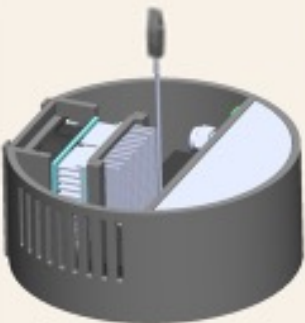

Atmospheric Plant Watering System

SYSTEM OVERVIEW

BLUETOOTH PHONE APP

Real time updates about the system

- Water level
- Ambient Temp
- Dew point
- System Status

WATER DELIVERY

Absorbs water into wick and bring it to plant roots

WICK SYSTEM

Provides water as needed, replaceable, & sizeable

WATER PRODUCTION

Solid-State cooling system using a thermoelectric engine to condense water from the ambient air

RESERVOIR

Collects water from heat sink